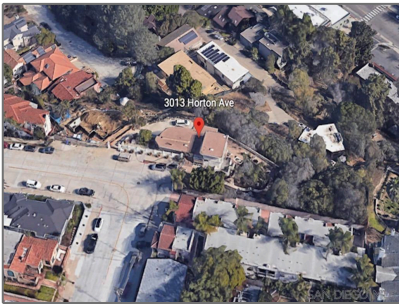

Residential Land For Sale

- Horton Ave, San Diego, California 92103

Basic [Details](#)

Property Type: **Residential Land**

Listing Type: **For Sale**

Listing ID: **240019245**

Price: **\$1,800,000**

Lot Sq Ft: **6,650 Sqft**

Address [Map](#)

Country: **US**

State: **California**

County: **San Diego**

City: **San Diego**

Zipcode: **92103**

Street: **Horton Ave**

Longitude: **W118° 49' 38"**