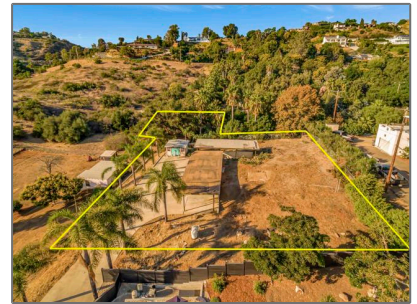

# Residential Land For Sale

- 9210 Tropico, La Mesa, California 91941

## Basic [Details](#)

Property Type:	<b>Residential Land</b>
Listing Type:	<b>For Sale</b>
Listing ID:	<b>NDP2406807</b>
Price:	<b>\$565,000</b>
Lot Sq Ft:	<b>21,780 Sqft</b>

## Address [Map](#)

State:	<b>California</b>
County:	<b>San Diego</b>
City:	<b>La Mesa</b>
Zipcode:	<b>91941</b>
Street:	<b>Tropico</b>
Street Number:	<b>9210</b>
Longitude:	<b>W117° 0' 4.9"</b>
Latitude:	<b>N32° 45' 29.4"</b>