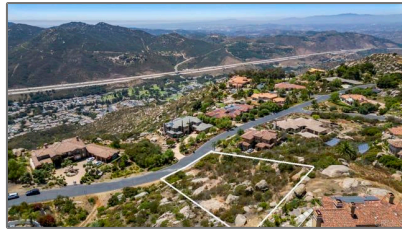

Residential Land For Sale

- 29335 Meadow Glen, Escondido, California
92026

Basic [Details](#)

Property Type:	Residential Land
Listing Type:	For Sale
Listing ID:	NDP2406648
Price:	\$170,000
Lot Sq Ft:	32,670 Sqft

Address [Map](#)

State:	California
County:	San Diego
City:	Escondido
Zipcode:	92026
Street:	Meadow Glen
Street Number:	29335
Longitude:	W118° 52' 19.7"
Latitude:	N33° 13' 44"

Agent [Info](#)

Evan Himfar
 858 212 0959