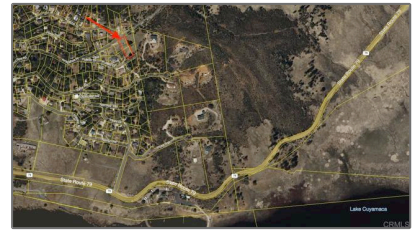

Residential Land For Sale

- Pueblo, Julian, California 92036

Basic [Details](#)

Property Type: **Residential Land**

Listing Type: **For Sale**

Listing ID: **PTP2403263**

Price: **\$194,000**

Lot Sq Ft: **18,730 Sqft**

Address [Map](#)

State: **California**

County: **San Diego**

City: **Julian**

Zipcode: **92036**

Street: **Pueblo**

Longitude: **W117° 25' 10.2"**

Latitude: **N32° 59' 42.3"**