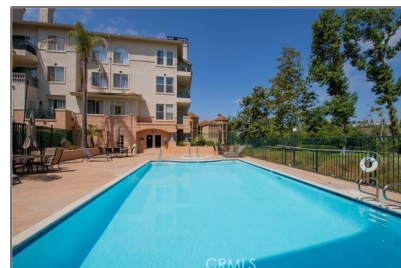

Residential For Sale

1,017 Sqft - 680 Camino De La Reina, San Diego,
California 92108

Basic [Details](#)

Property Type: **Residential**

Listing Type: **For Sale**

Listing ID: **ND24101059**

Price: **\$669,000**