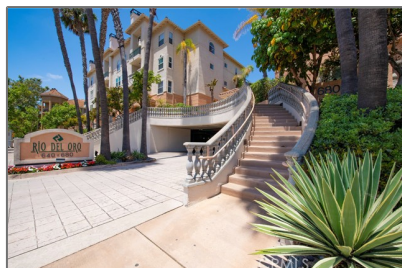

Residential For Sale

1,017 Sqft - 680 Camino De La Reina, San Diego,
California 92108

Basic [Details](#)

Property Type: **Residential**

Listing Type: **For Sale**

Listing ID: **ND24101059**

Price: **\$669,000**

City: **San Diego**

Zipcode: **92108**

Street: **Camino De La Reina**

Street Number: **680**

Longitude: **W118° 50' 28.7"**

Latitude: **N32° 46' 1.9"**

Features

✓ Swimming Pool: **Community/common, Below ground**