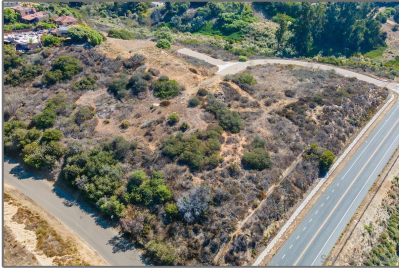

# Residential Land For Sale

- 1502 Christine Place, Encinitas, California 92024

## Basic [Details](#)

Property Type:	<b>Residential Land</b>
Listing Type:	<b>For Sale</b>
Listing ID:	<b>240003146</b>
Price:	<b>\$999,000</b>
Lot Sq Ft:	<b>53,578 Sqft</b>