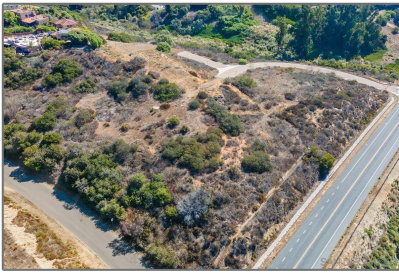

Residential Land For Sale

- 1502 Christine Place, Encinitas, California 92024

Basic [Details](#)

Property Type:	Residential Land
Listing Type:	For Sale
Listing ID:	240003146
Price:	\$999,000
Lot Sq Ft:	53,578 Sqft

Address [Map](#)

Country:	US
State:	California
County:	San Diego
City:	Encinitas
Zipcode:	92024
Street:	Christine Place
Street Number:	1502
Longitude:	W118° 42' 19.1"
Latitude:	N33° 4' 35.7"

Agent [Info](#)