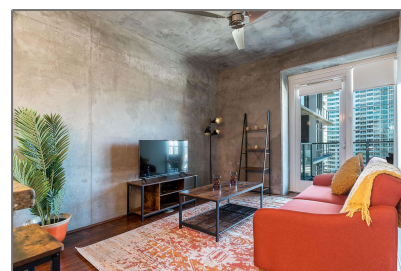

Residential rental For Rent

618 Sqft - 1080 Park Blvd., San Diego, California
92101

Basic [Details](#)

Property Type: **Residential rental**

Listing Type: **For Rent**

Listing ID: **230022532**

Price: **\$3,750**