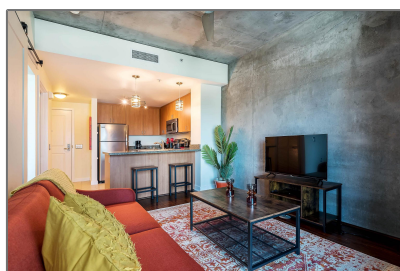

Residential rental For Rent

618 Sqft - 1080 Park Blvd., San Diego, California
92101

Basic [Details](#)

Property Type: **Residential rental**

Listing Type: **For Rent**

Listing ID: **230022532**

Price: **\$3,750**