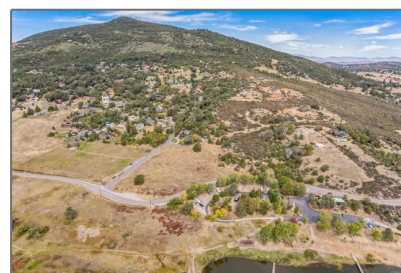

Residential Land For Sale

- Piute, Julian, California 92036

Basic [Details](#)

Property Type: **Residential Land**

Listing Type: **For Sale**

Listing ID: **PTP2305145**

Price: **\$985,000**

Lot Sq Ft: **294,030 Sqft**

Address [Map](#)

State: **California**

County: **San Diego**

City: **Julian**

Zipcode: **92036**

Street: **Piute**

Longitude: **W117° 25' 20.1"**

Latitude: **N32° 59' 33.4"**