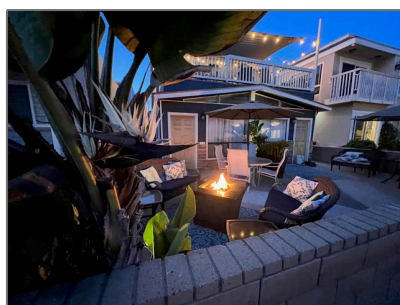

Residential rental For Sale

500 Sqft - 722 Dover Court, San Diego, California
92109

Basic [Details](#)

Property Type: **Residential rental**

Listing Type: **For Sale**

Listing ID: **PTP2303354**

Price: **\$3,900**