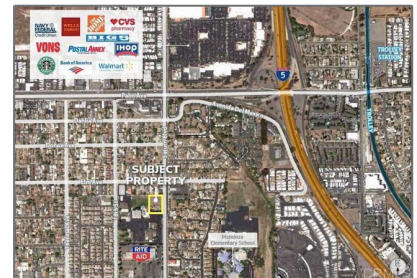

Residential Land For Sale

- 920 Saturn, San Diego, California 92154

Basic Details

Property Type:	Residential Land
Listing Type:	For Sale
Listing ID:	NDP2200953
Price:	\$1,995,000
Lot Sq Ft:	34,812 Sqft

Address Map

State:	California
County:	San Diego
City:	San Diego
Zipcode:	92154
Street:	Saturn
Street Number:	920
Longitude:	W118° 54' 26.2"
Latitude:	N32° 34' 46.6"

Agent Info

Evan Himfar
📞 858 212 0959